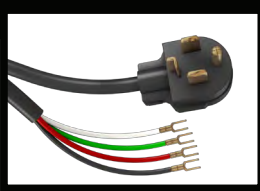

### SOOW/SJOOW Portable Cord

- **SOOW UL:** 2-18 AWG, 2-5 Conductors UL/CSA/MSHA
- **SOOW Non UL:** 2-8 AWG, 2-5 Conductors Non-UL
- **SJOOW:** 10-18 AWG, 2-4 Conductors, UL/CSA MSHA

250', 500', 1000' in stock, Bulk lengths available

### Range & Dryer Cords

- 30 & 50 AMP, Flat & Round, UL, 4' & 6'

### Power Replacement Cords

- 16/3 & 14/3, SPT-3 & SJTW, Round, UL, 3', 6' & 9'

### Extension & Generator Cords

- Extension Cords: 16/3, 14/3, 12/3, 10/3, SJTW, Single & Triple, w/wo Lit end, UL, 2', 25', 50' & 100'
- Generator Cords: 10/3 SJTOW, Lit end, 50' & 100'