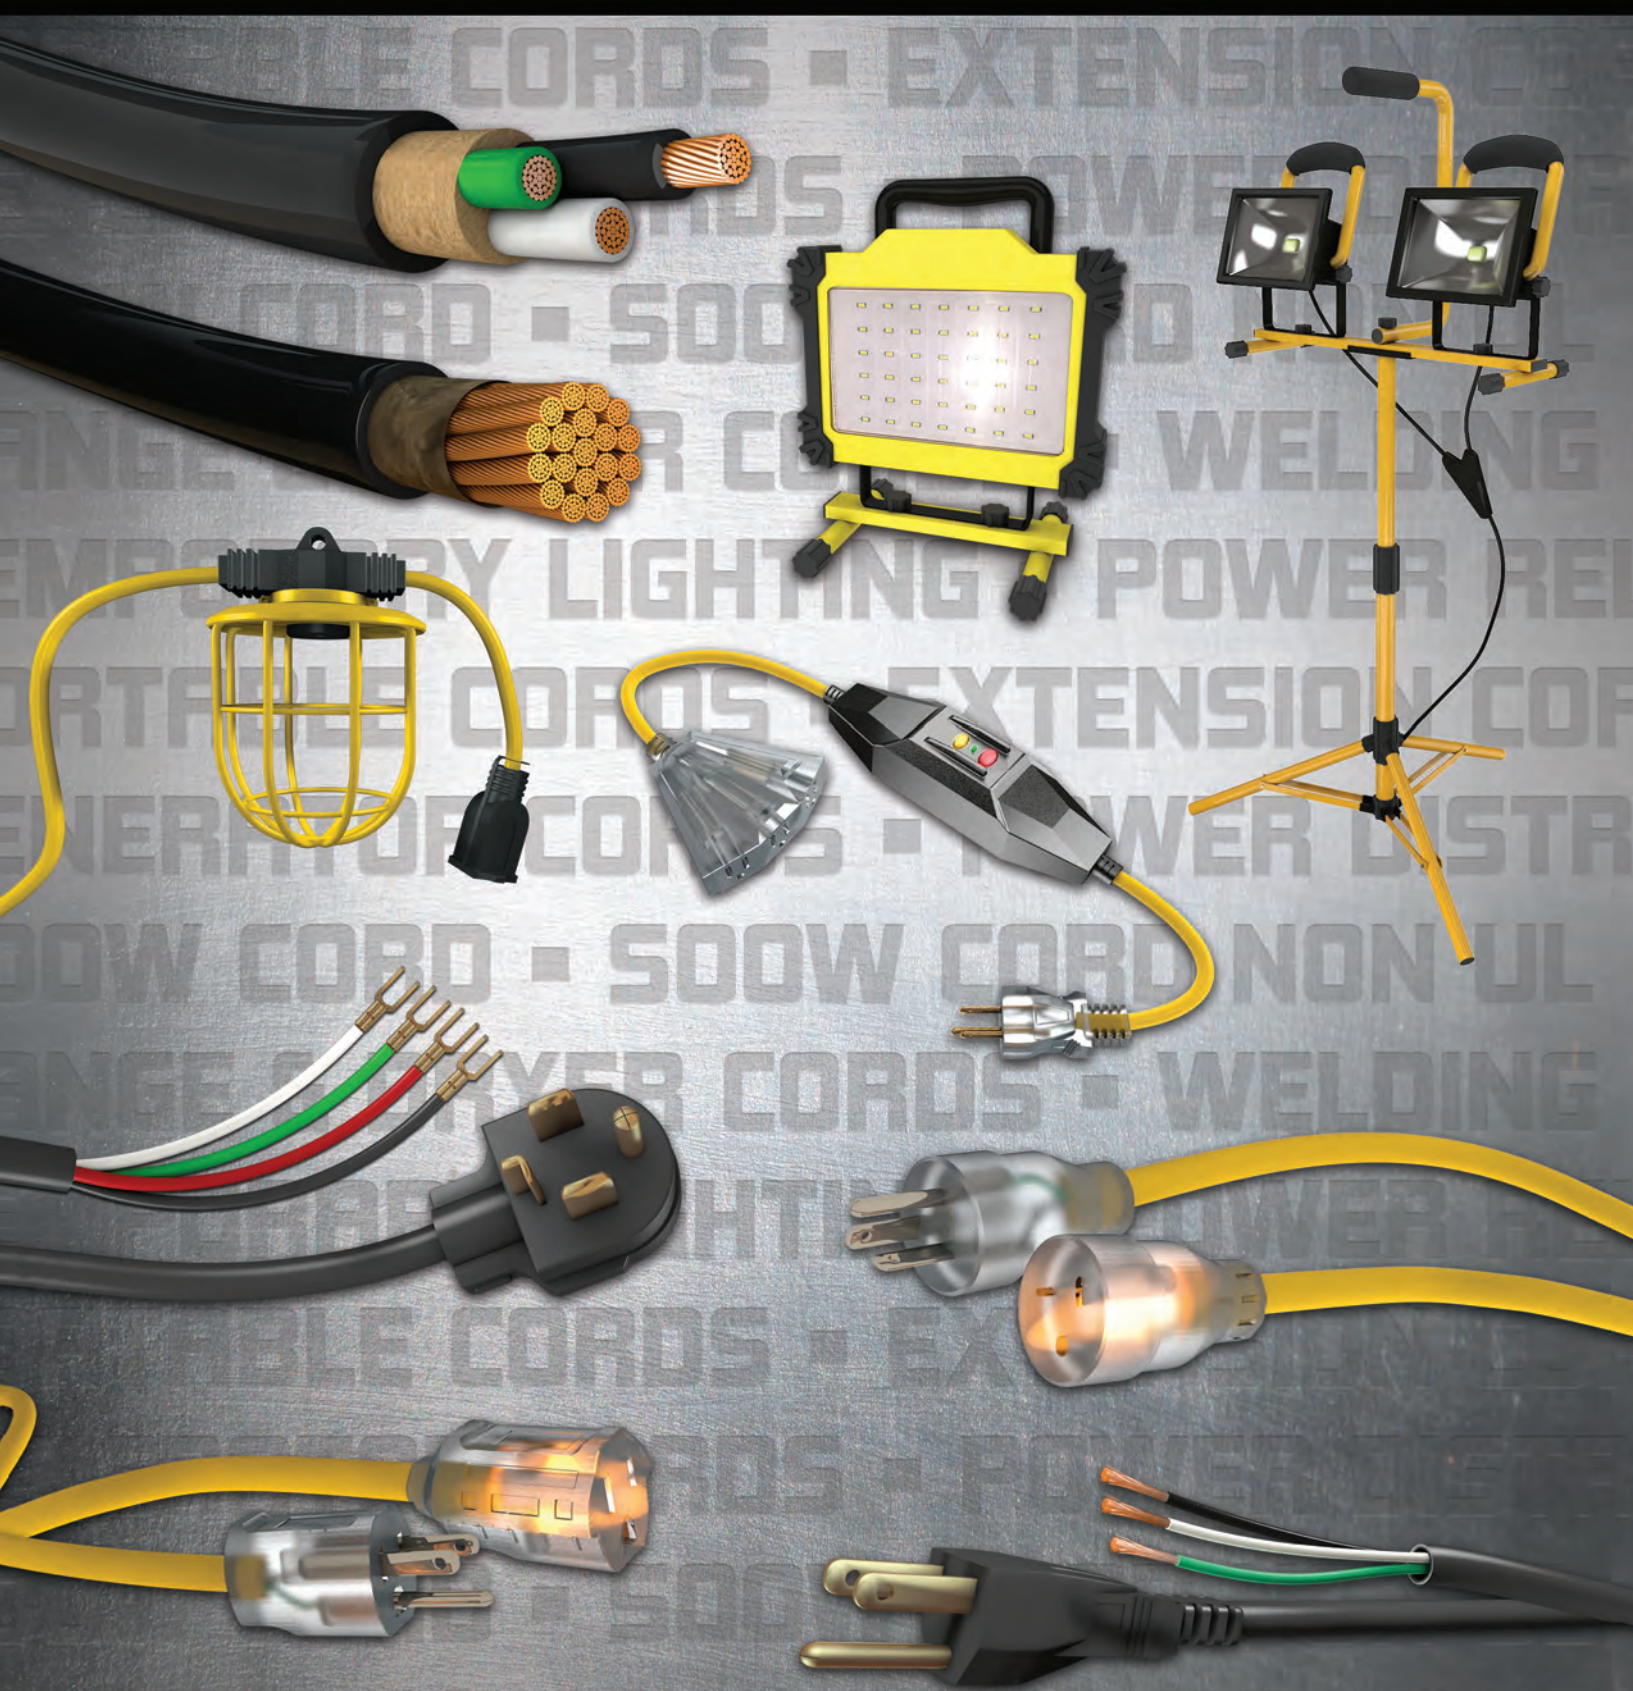

### SOOW/SJOOW Portable Cord

- **SOOW UL:** 2-18 AWG, 2-5 Conductors UL/CSA/MSHA
- **SOOW Non UL:** 2-8 AWG, 2-5 Conductors Non-UL
- **SJOOW:** 10-18 AWG, 2-4 Conductors, UL/CSA MSHA

250', 500', 1000' in stock, Bulk lengths available

### Range & Dryer Cords

- 30 & 50 AMP, Flat & Round, UL, 4' & 6'

### Extension & Generator Cords

- Extension Cords: 16/3, 14/3, 12/3, 10/3, SJTW, Single & Triple, w/wo Lit end, UL, 2', 25', 50' & 100'
- Generator Cords: 10/3 SJTOW, Lit end, 50' & 100'

### LED Work Lights

- Various Wattages/Lumens available
- Single & Twin Head
- Rechargeable & Non-Rechargeable